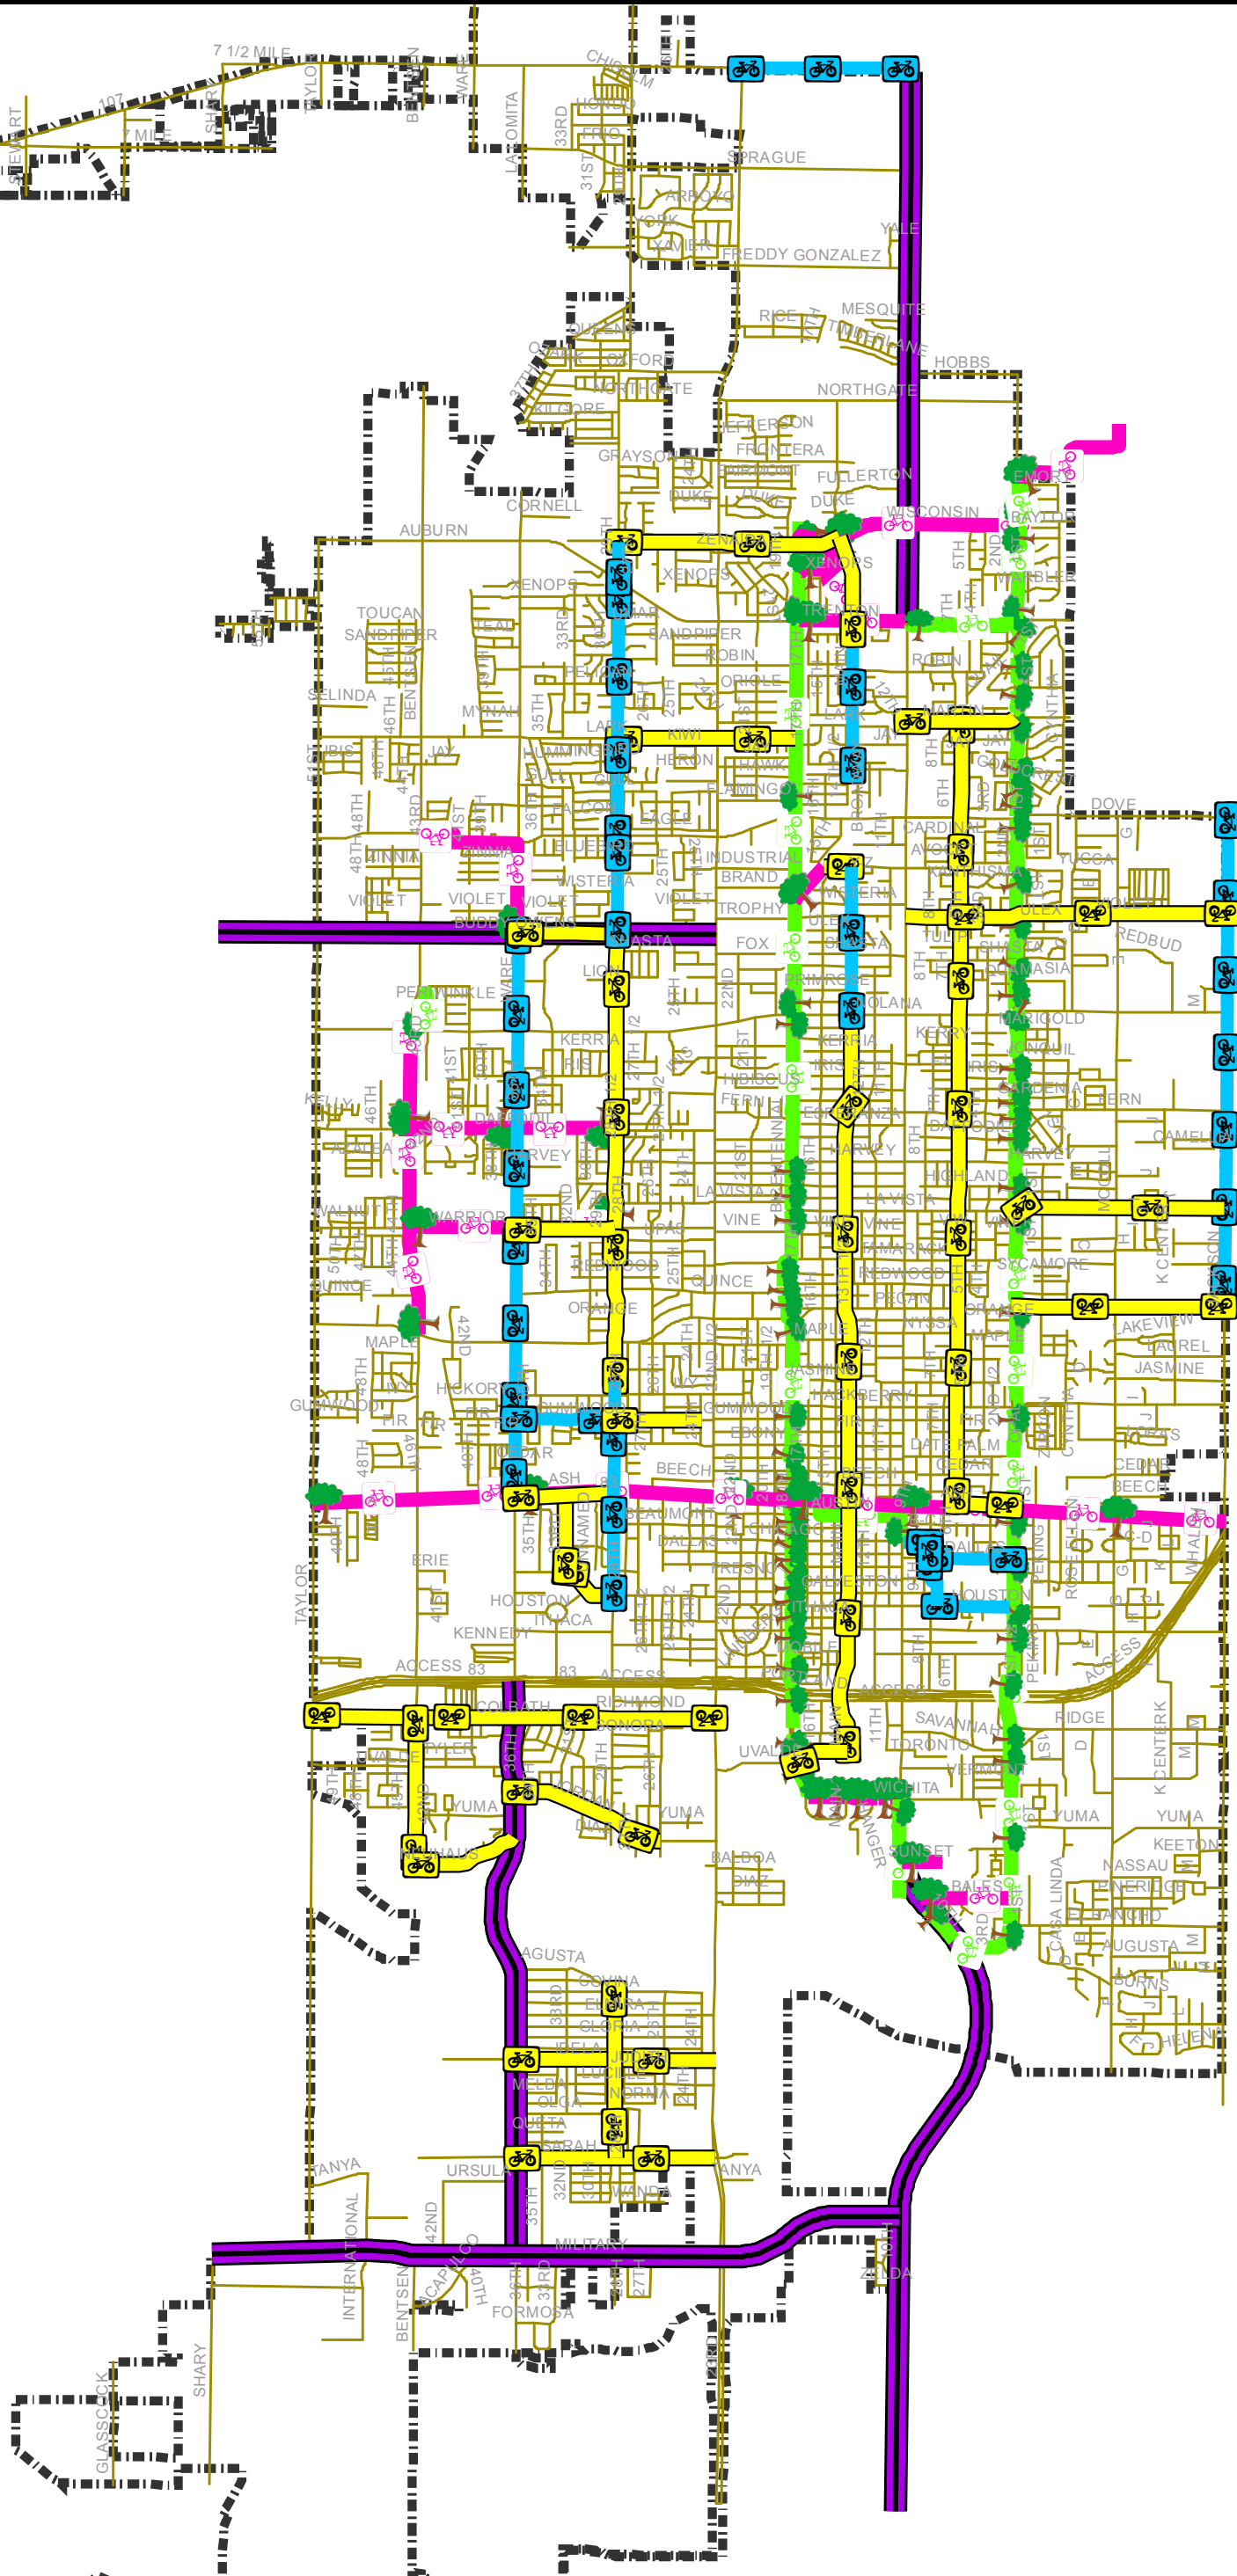

# McAllen Bicycle Map

**Legend**

**Bike Lanes**

-  Proposed
-  Existing

**Hike & Bike Trail**

-  Existing
-  Proposed

 Bike Route

 CityLimits