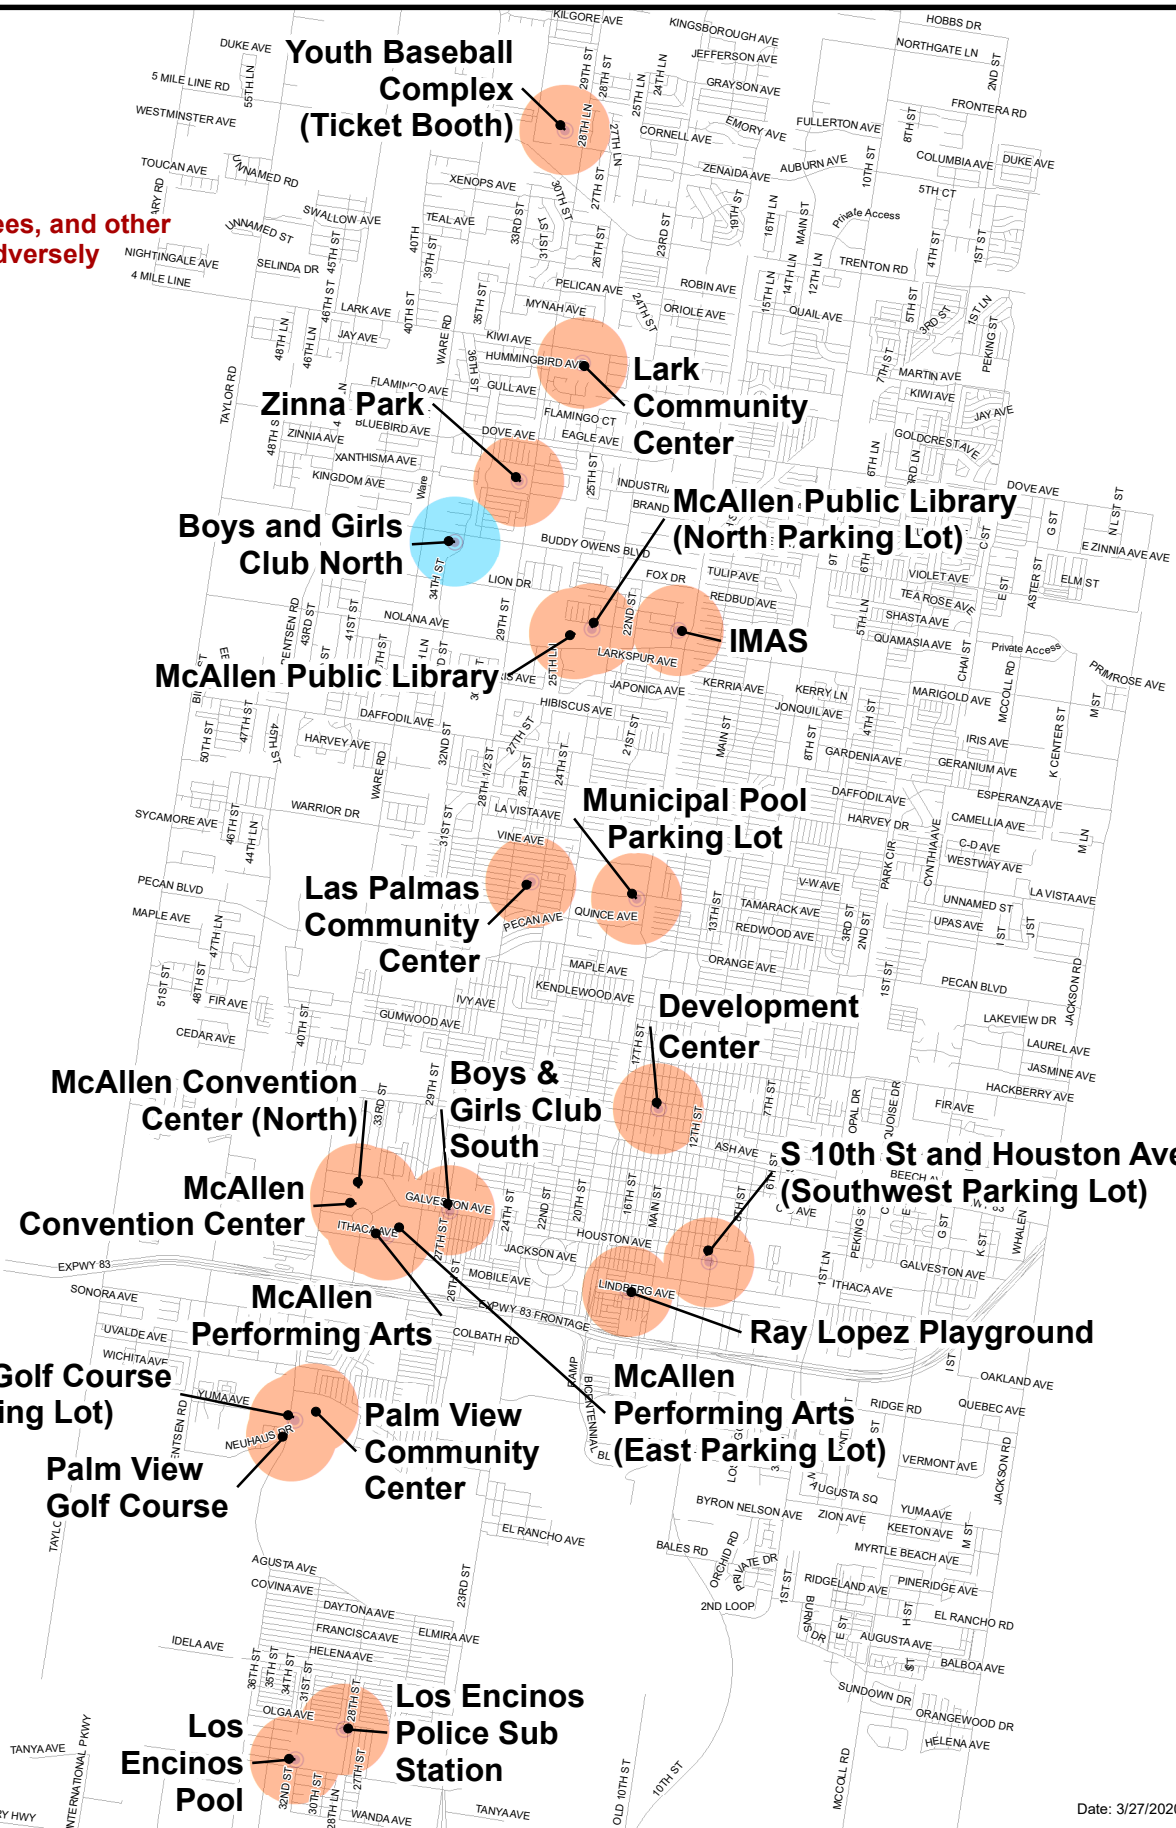

**\*Note: Buildings, Trees, and other Obstructions may adversely affect access range**

Date: 3/27/2020

# WiFi Hot Spots

City of McAllen