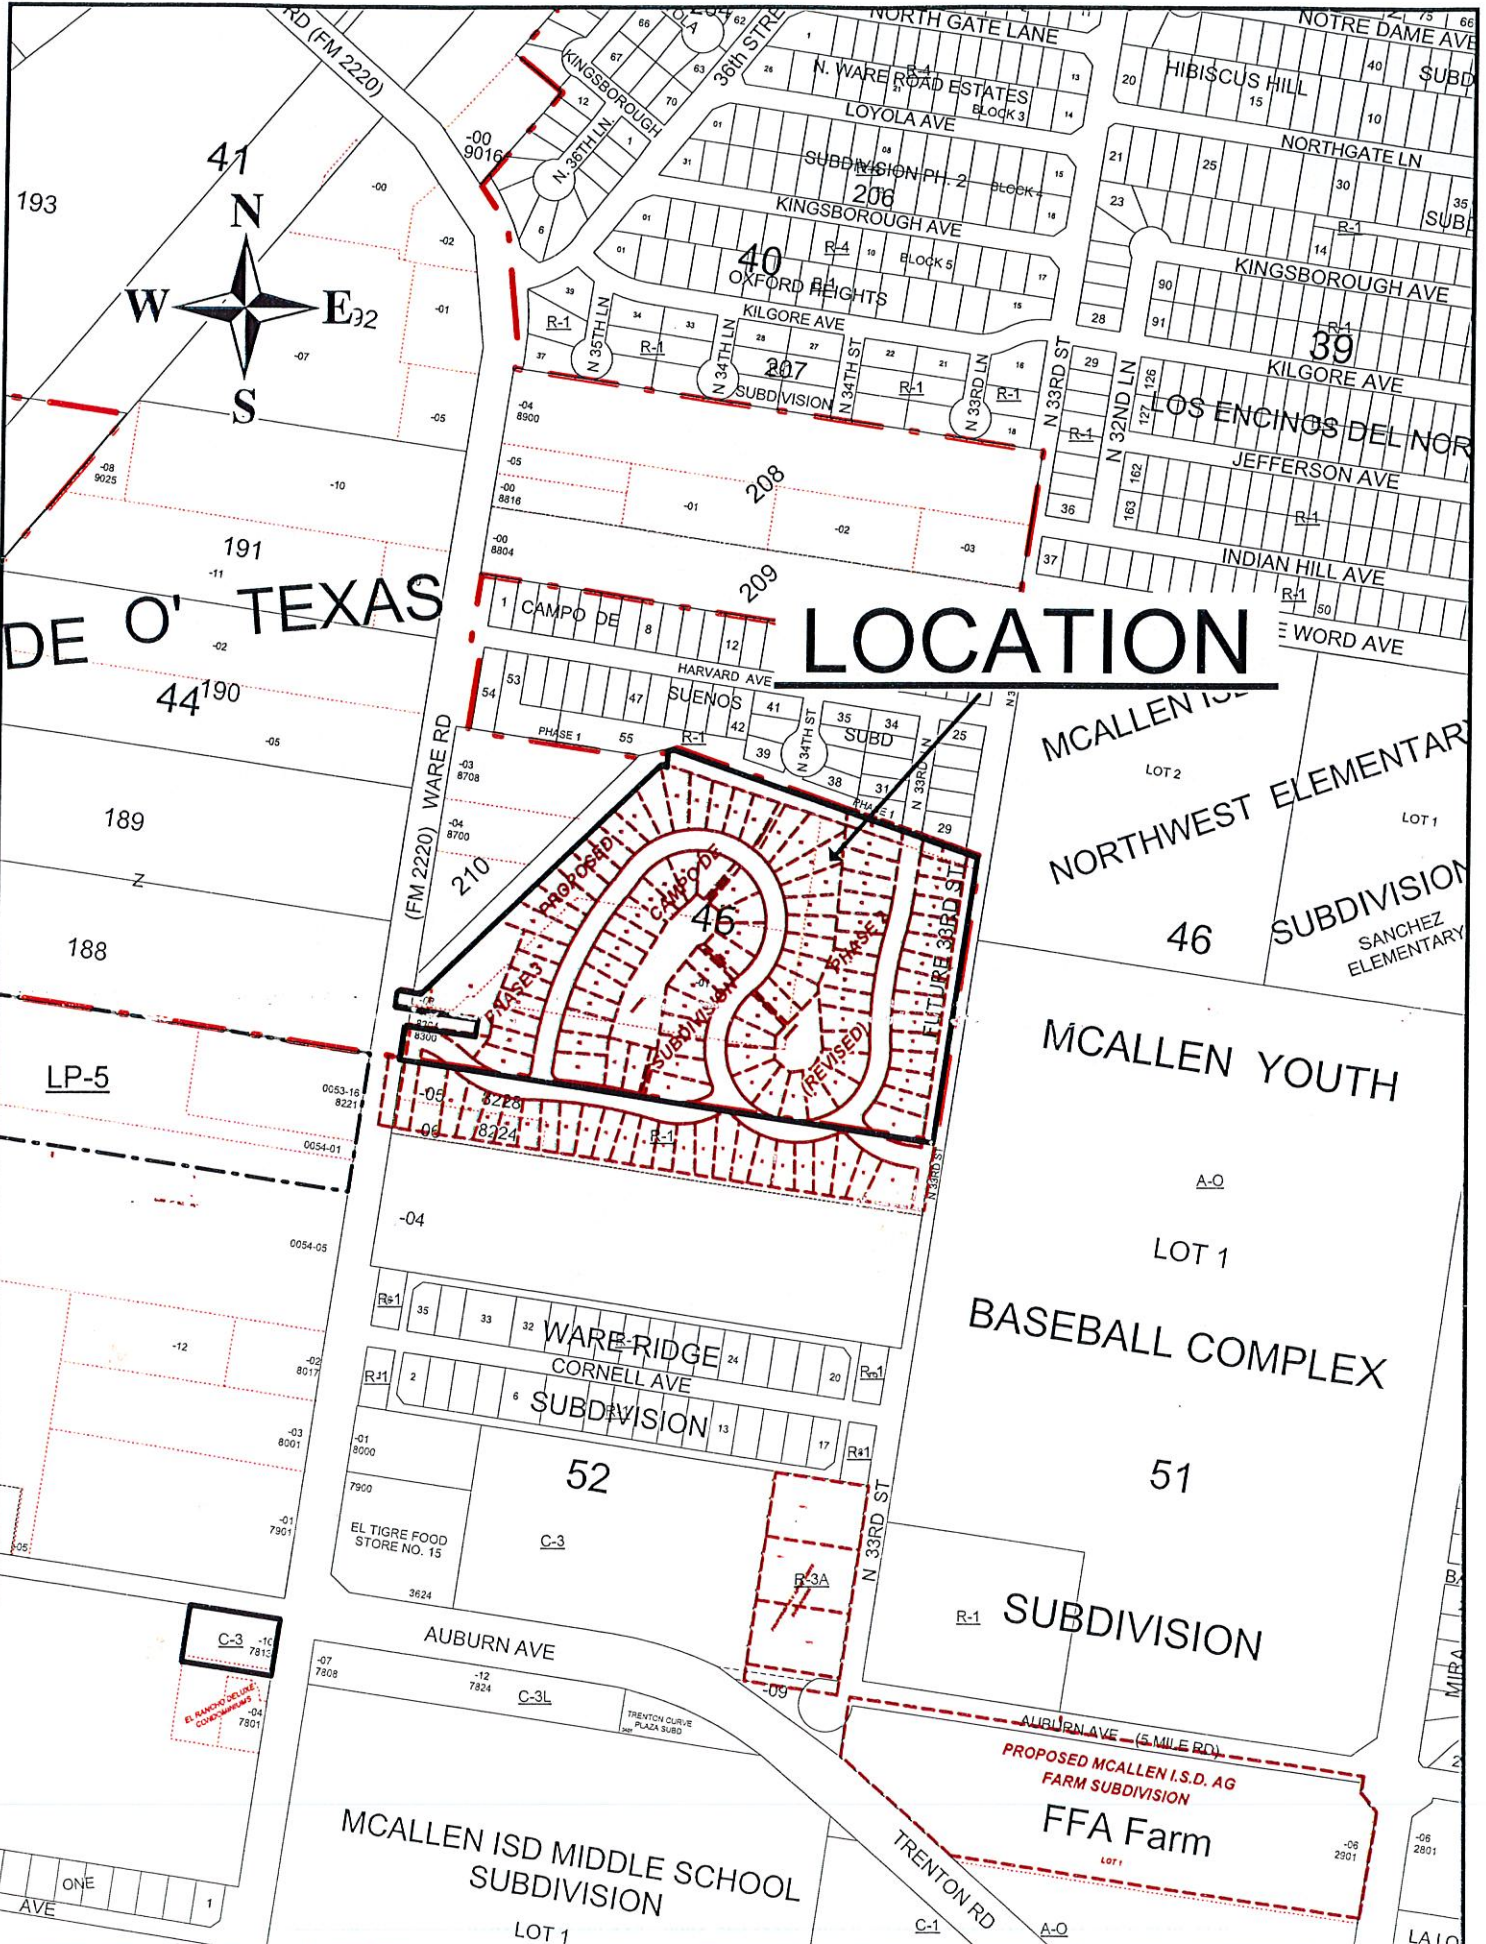

LOCATION

DE O' TEXAS

MCALEN ISD
NORTHWEST ELEMENTARY
SUBDIVISION
SANCHEZ
ELEMENTARY

MCALEN YOUTH
A-O
LOT 1
BASEBALL COMPLEX

LP-5

ONE
AVE

PROPOSED MCALEN I.S.D. AG
FARM SUBDIVISION
FFA Farm
LOT 1

MCALEN ISD MIDDLE SCHOOL
SUBDIVISION
LOT 1

52

51

46

46

40

39

191

44190

189

188

193

41

-00
9016

-02

-01

-05

-10

-11

-02

-05

-04
8708

-04
8700

-05
8228

-05
8224

-04

R-1
35

R-1
33

R-1
32

R-1
24

R-1
20

R-1
13

R-1
17

R-1
15

R-1
14

-01

-02

-03

-04
8900

-00
8816

-00
8804

-03
8708

-04
8700

-05
8228

-05
8224

-04

R-1
35

R-1
33

R-1
32

R-1
24

R-1
20

R-1
13

R-1
17

R-1
15

R-1
14

R-1
13

R-1
12

-01

-02

-03

-04
8900

-00
8816

-00
8804

-03
8708

-04
8700

-05
8228

-05
8224

-04

R-1
35

R-1
33

R-1
32

R-1
24

R-1
20

R-1
13

R-1
17

R-1
15

R-1
14

R-1
13

R-1
12

-01

-02

-03

-04
8900

-00
8816

-00
8804

-03
8708

-04
8700

-05
8228

-05
8224

-04

R-1
35

R-1
33

R-1
32

R-1
24

R-1
20

R-1
13

R-1
17

R-1
15

R-1
14

R-1
13

R-1
12

-01

-02

-03

-04
8900

-00
8816

-00
8804

-03
8708

-04
8700

-05
8228

-05
8224

-04

R-1
35

R-1
33

R-1
32

R-1
24

R-1
20

R-1
13

R-1
17

R-1
15

R-1
14

R-1
13

R-1
12

-01

-02

-03

-04
8900

-00
8816

-00
8804

-03
8708

-04
8700

-05
8228

-05
8224

-04

R-1
35

R-1
33

R-1
32

R-1
24

R-1
20

R-1
13

R-1
17

R-1
15

R-1
14

R-1
13

R-1
12

-01

-02

-03

-04
8900

-00
8816

-00
8804

-03
8708

-04
8700

-05
8228

-05
8224

-04

R-1
35

R-1
33

R-1
32

R-1
24

R-1
20

R-1
13

R-1
17

R-1
15

R-1
14

R-1
13

R-1
12

-01

-02

-03

-04
8900

-00
8816

-00
8804

-03
8708

-04
8700

-05
8228

-05
8224

-04

R-1
35

R-1
33

R-1
32

R-1
24

R-1
20

R-1
13

R-1
17

R-1
15

R-1
14

R-1
13

R-1
12

-01

-02

-03

-04
8900

-00
8816

-00
8804

-03
8708

-04
8700

-05
8228

-05
8224

-04

R-1
35

R-1
33

R-1
32

R-1
24

R-1
20

R-1
13

R-1
17

R-1
15

R-1
14

R-1
13

R-1
12

-01

-02

-03

-04
8900

-00
8816

-00
8804

-03
8708

-04
8700

-05
8228

-05
8224

-04

R-1
35

R-1
33

R-1
32

R-1
24

R-1
20

R-1
13

R-1
17

R-1
15

R-1
14

R-1
13

R-1
12

-01

-02

-03

-04
8900

-00
8816

-00
8804

-03
8708

-04
8700

-05
8228

-05
8224

-04

R-1
35

R-1
33

R-1
32

R-1
24

R-1
20

R-1
13

R-1
17

R-1
15

R-1
14

R-1
13

R-1
12

-01

-02

-03

-04
8900

-00
8816

-00
8804

-03
8708

-04
8700

-05
8228

-05
8224

-04

R-1
35

R-1
33

R-1
32

R-1
24

R-1
20

R-1
13

R-1
17

R-1
15

R-1
14

R-1
13

R-1
12

-01

-02

-03

-04
8900

-00
8816

-00
8804

-03
8708

-04
8700

-05
8228

-05
8224

-04

R-1
35

R-1
33

R-1
32

R-1
24

R-1
20

R-1
13

R-1
17

R-1
15

R-1
14

R-1
13