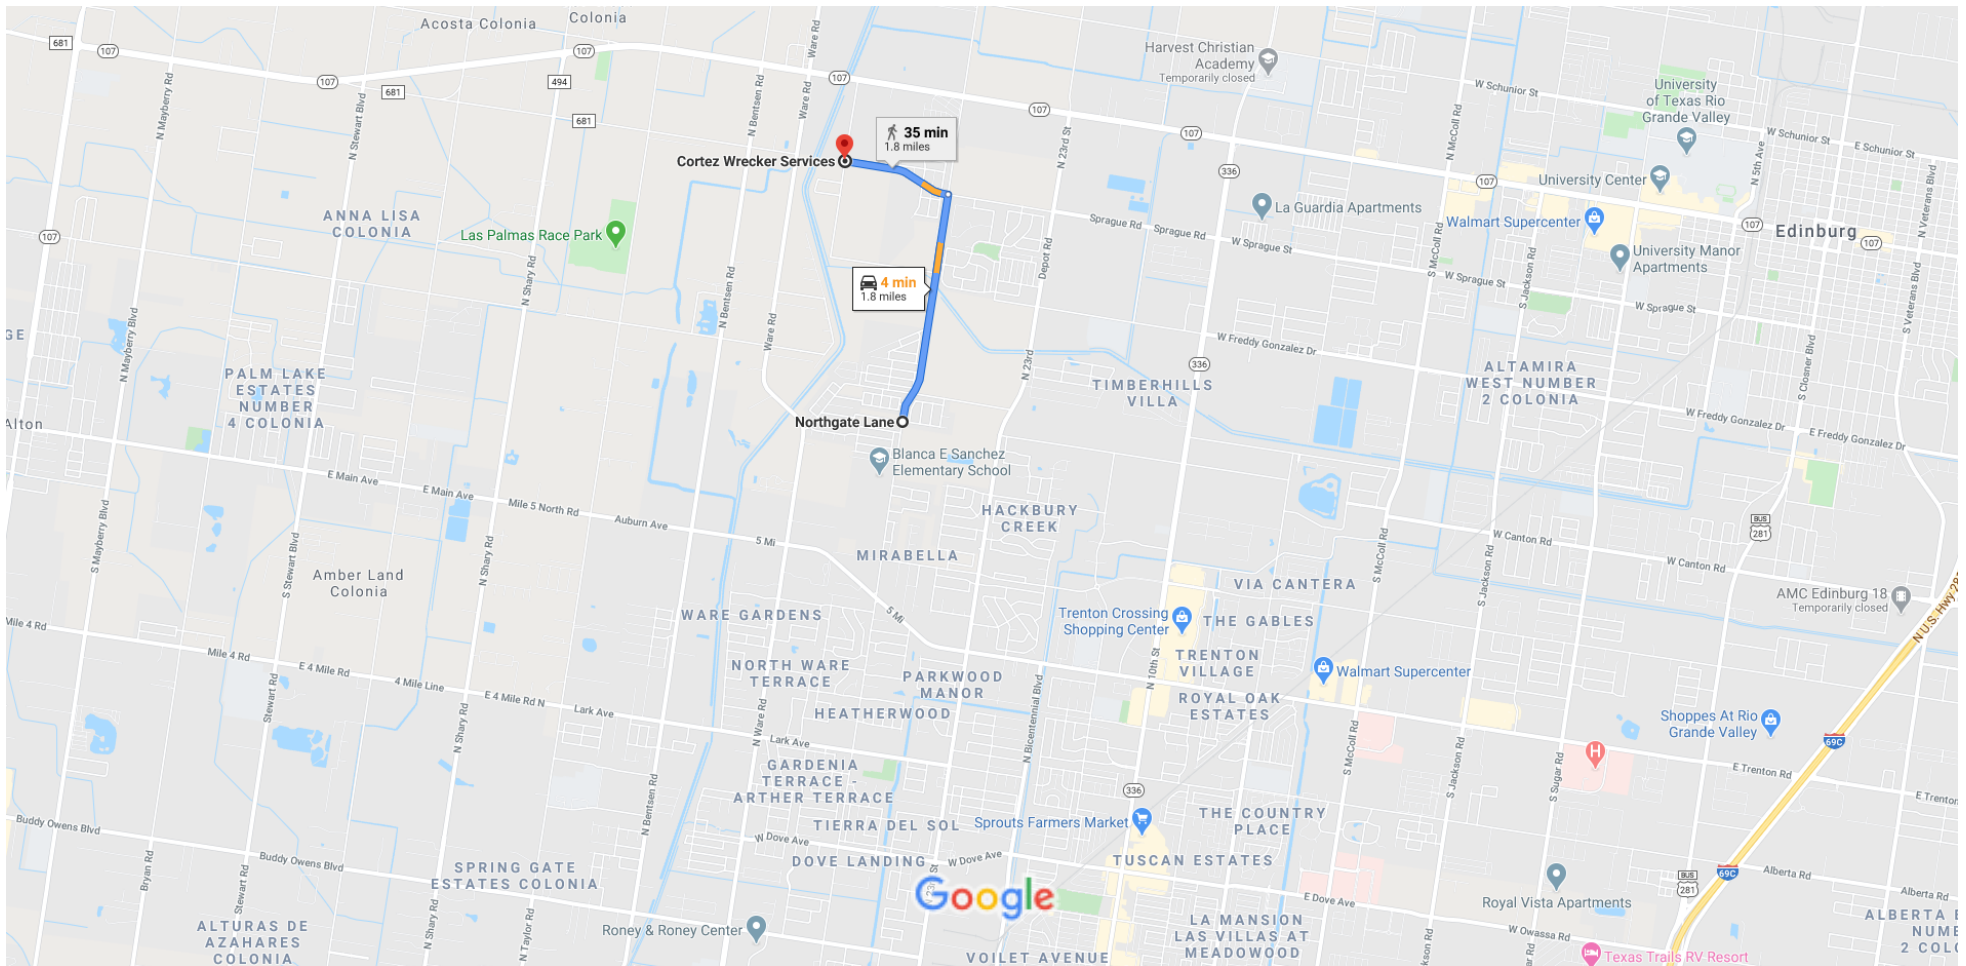

Nearest public transportation bus stop

Map data ©2020 2000 ft

via N 29th St and Sprague Ave
Fastest route, despite the usual traffic

4 min
1.8 miles