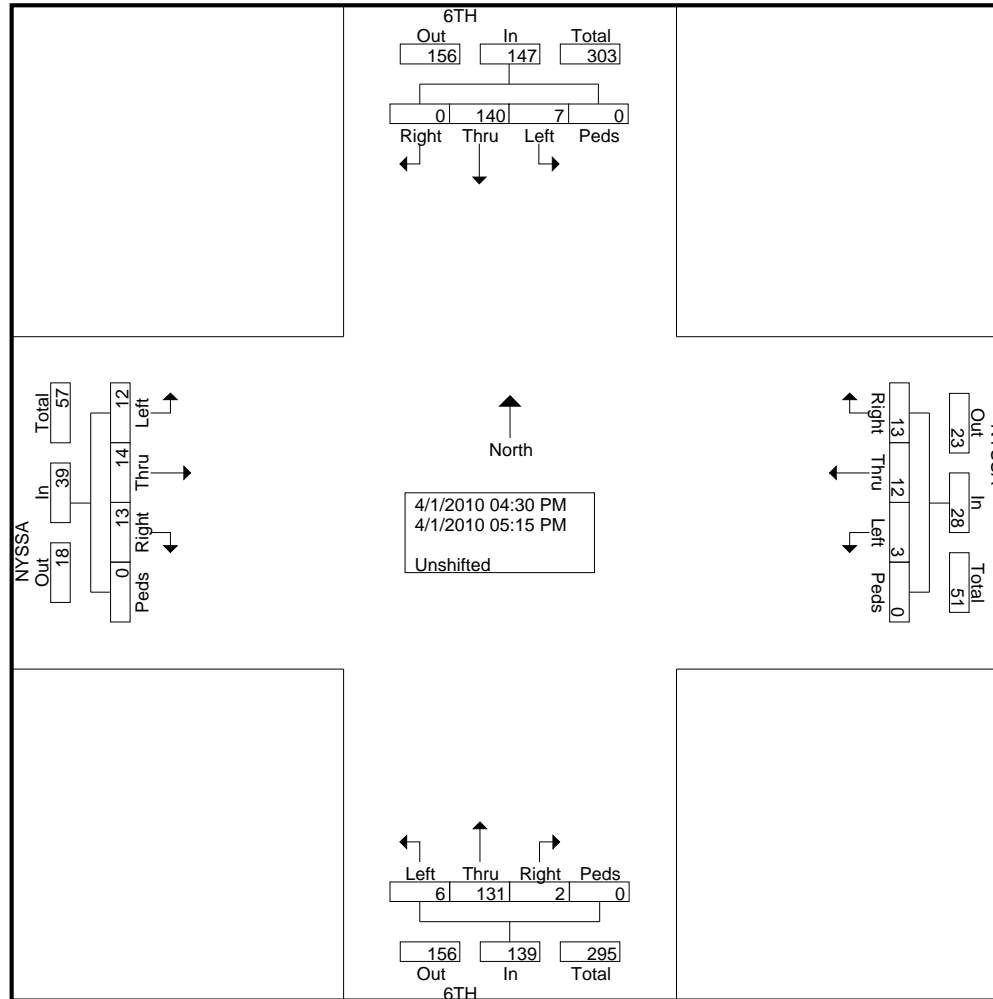

City of McAllen
Traffic Operations Department

6th St & Nyssa Avenue
TMC 2010 PM

File Name : Not Named 6
Site Code : 00000000
Start Date : 4/1/2010
Page No : 1

Groups Printed- Unshifted

Start Time	6TH From North					NYSSA From East					6TH From South					NYSSA From West					Int. Total
	Right	Thru	Left	Peds	App. Total	Right	Thru	Left	Peds	App. Total	Right	Thru	Left	Peds	App. Total	Right	Thru	Left	Peds	App. Total	
04:30 PM	0	30	2	0	32	2	2	2	0	6	0	32	1	0	33	4	5	4	0	13	84
04:45 PM	0	22	2	0	24	3	4	0	0	7	0	29	2	0	31	4	2	4	0	10	72
Total	0	52	4	0	56	5	6	2	0	13	0	61	3	0	64	8	7	8	0	23	156
05:00 PM	0	41	2	0	43	3	3	1	0	7	1	37	1	0	39	1	3	3	0	7	96
05:15 PM	0	47	1	0	48	5	3	0	0	8	1	33	2	0	36	4	4	1	0	9	101
Grand Total	0	140	7	0	147	13	12	3	0	28	2	131	6	0	139	13	14	12	0	39	353
Apprch %	0	95.2	4.8	0		46.4	42.9	10.7	0		1.4	94.2	4.3	0		33.3	35.9	30.8	0		
Total %	0	39.7	2	0	41.6	3.7	3.4	0.8	0	7.9	0.6	37.1	1.7	0	39.4	3.7	4	3.4	0	11	

City of McAllen

Traffic Operations Department

6th St & Nyssa Avenue
TMC 2010 PM

File Name : Not Named 6
Site Code : 00000000
Start Date : 4/1/2010
Page No : 2