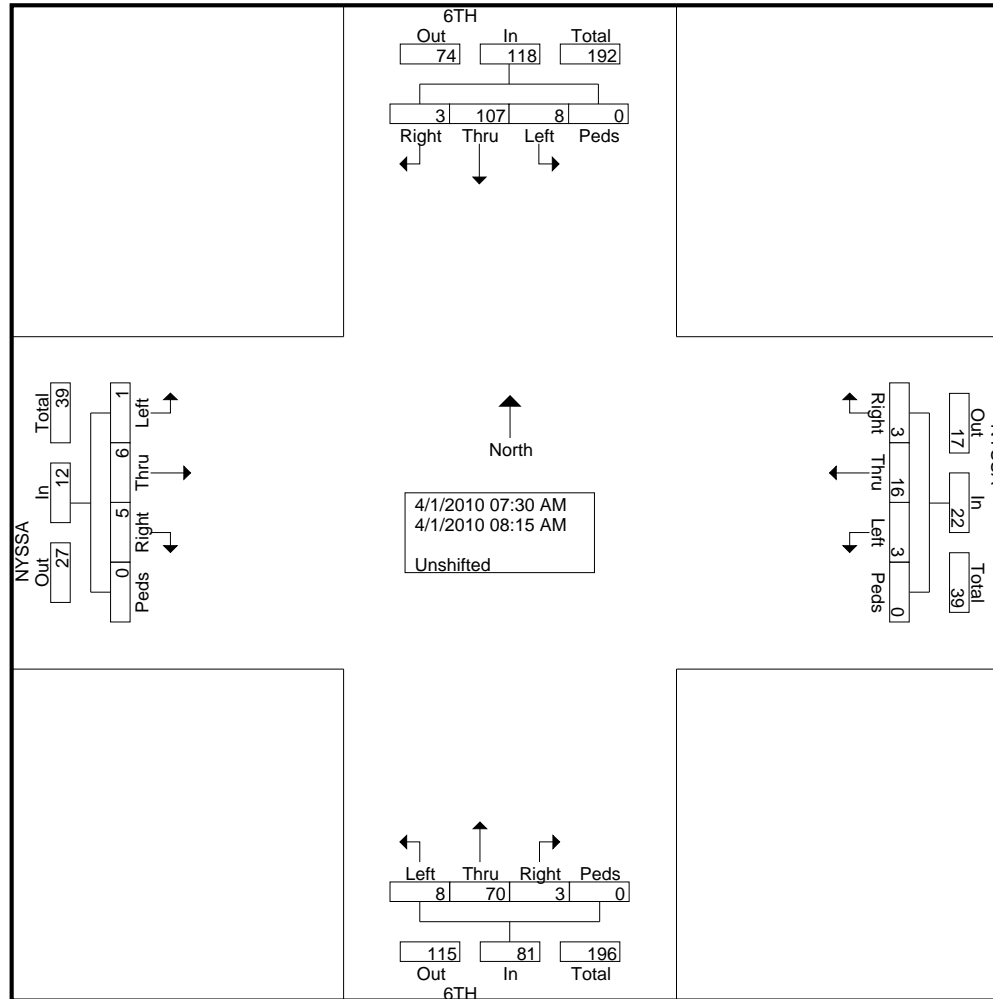

City of McAllen

Traffic Operations Department

6th & Nyssa
TMC 2010 AM

File Name : 6th & Nyssa TMC AM 2010
Site Code : 00000000
Start Date : 4/1/2010
Page No : 2

City of McAllen
Traffic Operations Department

6th St & Nyssa Avenue
TMC 2010 PM

File Name : Not Named 6
Site Code : 00000000
Start Date : 4/1/2010
Page No : 1

Groups Printed- Unshifted

Start Time	6TH From North					NYSSA From East					6TH From South					NYSSA From West					Int. Total
	Right	Thru	Left	Peds	App. Total	Right	Thru	Left	Peds	App. Total	Right	Thru	Left	Peds	App. Total	Right	Thru	Left	Peds	App. Total	
04:30 PM	0	30	2	0	32	2	2	2	0	6	0	32	1	0	33	4	5	4	0	13	84
04:45 PM	0	22	2	0	24	3	4	0	0	7	0	29	2	0	31	4	2	4	0	10	72
Total	0	52	4	0	56	5	6	2	0	13	0	61	3	0	64	8	7	8	0	23	156
05:00 PM	0	41	2	0	43	3	3	1	0	7	1	37	1	0	39	1	3	3	0	7	96
05:15 PM	0	47	1	0	48	5	3	0	0	8	1	33	2	0	36	4	4	1	0	9	101
Grand Total	0	140	7	0	147	13	12	3	0	28	2	131	6	0	139	13	14	12	0	39	353
Apprch %	0	95.2	4.8	0		46.4	42.9	10.7	0		1.4	94.2	4.3	0		33.3	35.9	30.8	0		
Total %	0	39.7	2	0	41.6	3.7	3.4	0.8	0	7.9	0.6	37.1	1.7	0	39.4	3.7	4	3.4	0	11